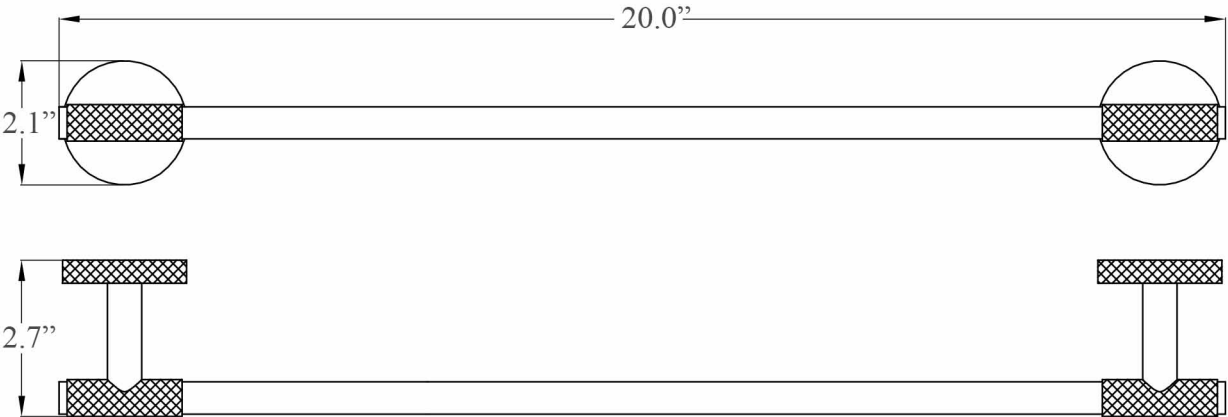

## Finishes:

-  Polished Chrome
-  Matte Black
-  Brushed Gold
-  Brushed Nickel

\* WS Bath Collections reserves the right to revise dimensions or information on this sheet without notice

<b>Collection  </b> Klass	<b>Model  </b> Klass WSBC 256810	Dimensions Metric <i>1 inch = 2.54 cm</i> <i>1 inch = 25.4 mm</i>	 1051 Lea Drive - Collegeville, PA 19426 Tel. 215 513 9400 - Fax 610 831 0215 <a href="http://www.ws bathcollections.com">www.ws bathcollections.com</a> - <a href="mailto:info@ws bathcollections.com">info@ws bathcollections.com</a>
------------------------------	-------------------------------------	---	---

Klass WSBC 256810

\* WS Bath Collections reserves the right to revise dimensions or information on this sheet without notice

**Collections |**  
Klass

**Model |**  
Klass WSBC 256810

Dimensions Metric  
*1 inch = 2.54 cm*  
*1 inch = 25.4 mm*